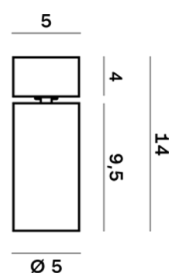

Lightning Type: Direct

Light Distribution: Symmetric

COLOR

● W4, Corda

Discover
Souvlaki

Lens 18°