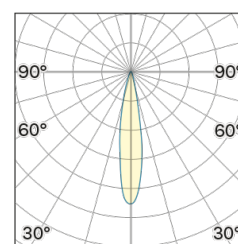

Lightning Type: Direct

Light Distribution: Symmetric

COLOR

● W4, Corda

Discover
Souvlaki

Lens 18°