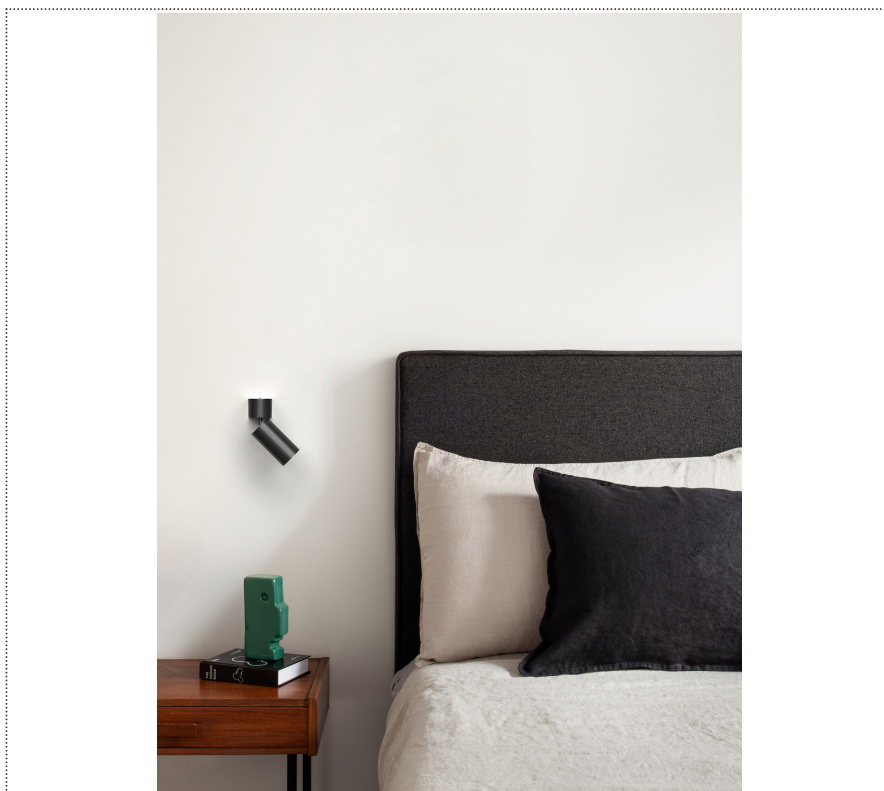

SOUVLAKI

W1

1SVW1 001 W4 ZL0

GENERAL

Wall

Surface

IP20

Lumen: 760

Interior

Lens Beam: 18°

LED

COB LED

2.700 K

CRI 90

250mA

Macadam step 2

LED Life L70 B50 > 60.000 h

Classe Energetica: F

ELECTRICAL

220- 240V 50Hz

9,5 W

Classe1

Driver included

OPTICAL | PHOTOMETRIC

Lightning Type: Direct

Light Distribution: Symmetric

COLOR

● W4, Corda

Discover
Souvlaki