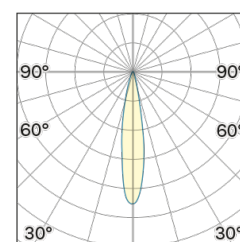

Lightning Type: Direct

Light Distribution: Symmetric

COLOR

● W2, Sabbia

Discover
Souvlaki

Lens 18°