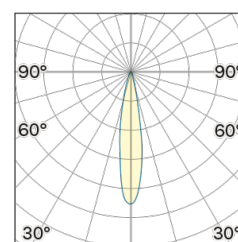

Lightning Type: Direct

Light Distribution: Symmetric

COLOR

● 65, Champagne

Discover
Souvlaki

Lens 18°