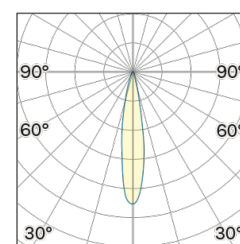

Lightning Type: Direct

Light Distribution: Symmetric

COLOR

● 65, Champagne

Discover
Souvlaki

Lens 18°