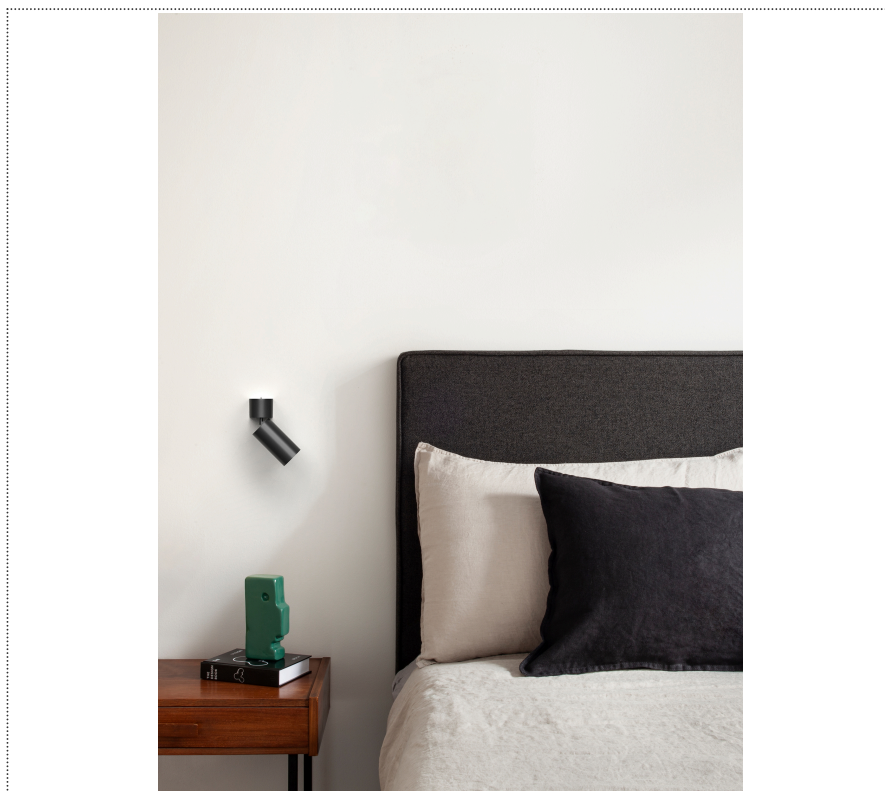

SOUVLAKI

W1

1SVW1 001 65 ZL0

GENERAL

Wall

Surface

IP20

Lumen: 760

Interior

Lens Beam: 18°

LED

COB LED

2.700 K

CRI 90

250mA

Macadam step 2

LED Life L70 B50 > 60.000 h

Classe Energetica: F

ELECTRICAL

220- 240V 50Hz

9,5 W

Classe1

Driver included

OPTICAL | PHOTOMETRIC

Lightning Type: Direct

Light Distribution: Symmetric

COLOR

● 65, Champagne

Discover
Souvlaki