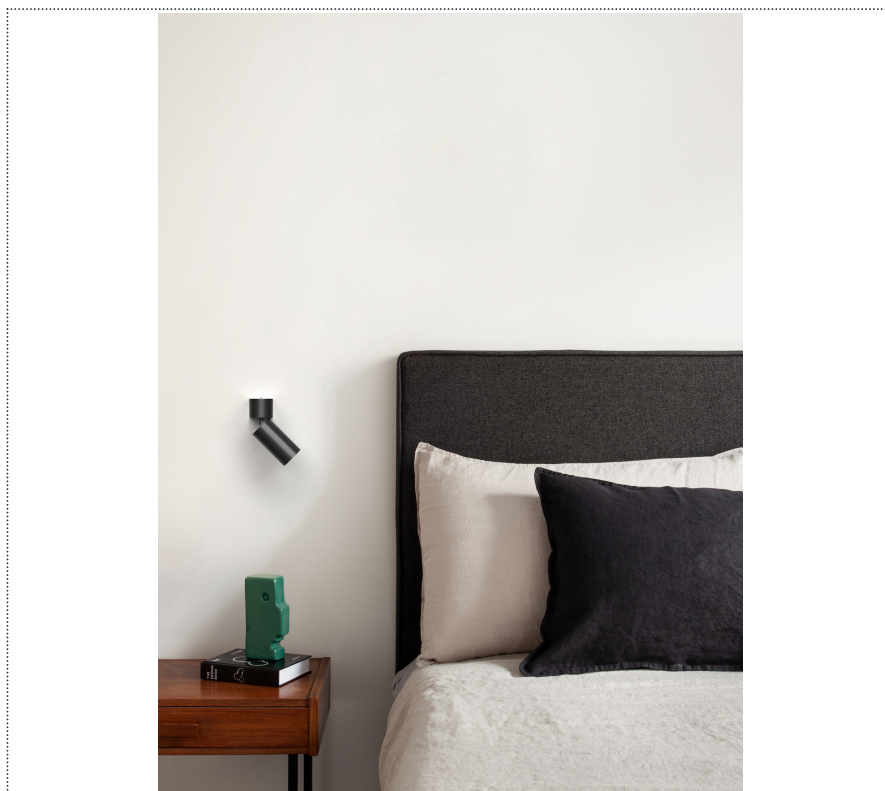

SOUVLAKI

W1

1SVW1 001 64 ZL1

GENERAL

Wall

Surface

IP20

Lumen: 760

Interior

Lens Beam: 18°

LED

COB LED

3.000 K

CRI 90

250mA

Macadam step 2

LED Life L70 B50 > 60.000 h

Classe Energetica: F

ELECTRICAL

220- 240V 50Hz

9,5 W

Classe1

Driver included

OPTICAL | PHOTOMETRIC

Lightning Type: Direct

Light Distribution: Symmetric

COLOR

● 64, Bronzo

Discover
Souvlaki