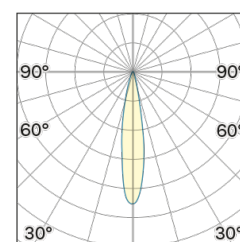

COLOR

● 64, Bronzo

Discover
Souvlaki

Lens 18°