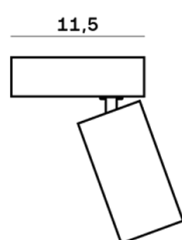

Lightning Type: Direct

Light Distribution: Symmetric

COLOR

● 64, Bronzo

Discover
Souvlaki

Lens 18°