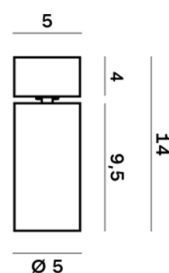

Lightning Type: Direct

Light Distribution: Symmetric

COLOR

● 64, Bronzo

Discover
Souvlaki

Lens 18°