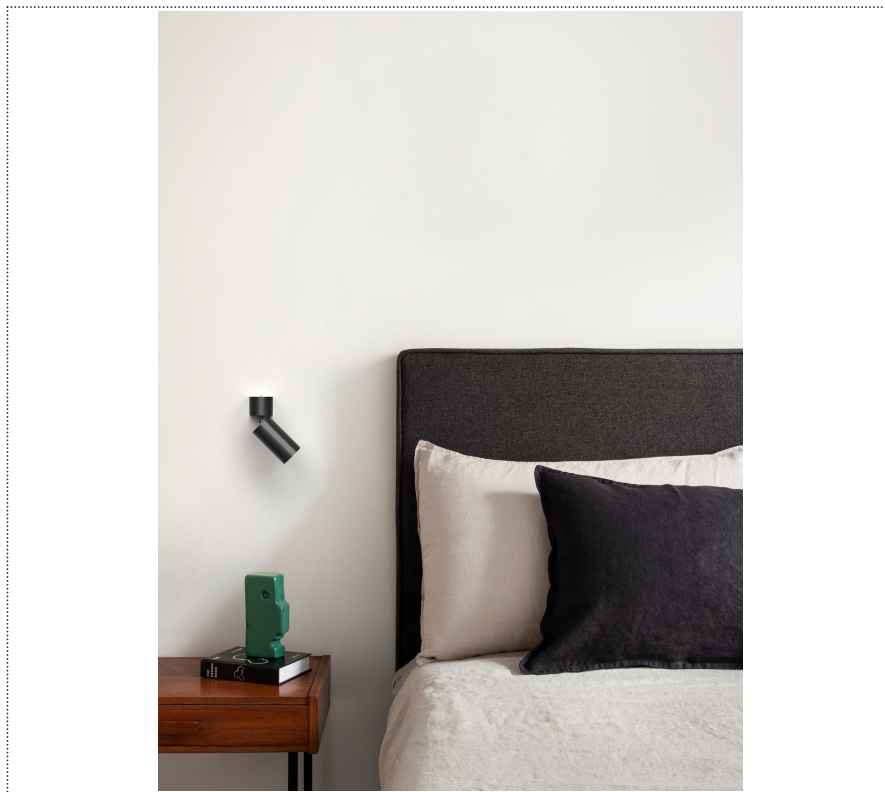

SOUVLAKI

W1

1SVW1 001 64 ZL0

GENERAL

Wall

Surface

IP20

Lumen: 760

Interior

Lens Beam: 18°

LED

COB LED

2.700 K

CRI 90

250mA

Macadam step 2

LED Life L70 B50 > 60.000 h

Classe Energetica: F

ELECTRICAL

220- 240V 50Hz

9,5 W

Classe1

Driver included

OPTICAL | PHOTOMETRIC

Lightning Type: Direct

Light Distribution: Symmetric

COLOR

● 64, Bronzo

Discover
Souvlaki