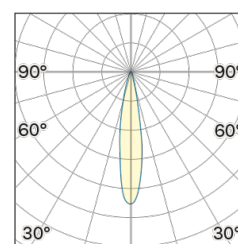

Lightning Type: Direct

Light Distribution: Symmetric

COLOR

● 64, Bronzo

Discover
Souvlaki

Lens 18°