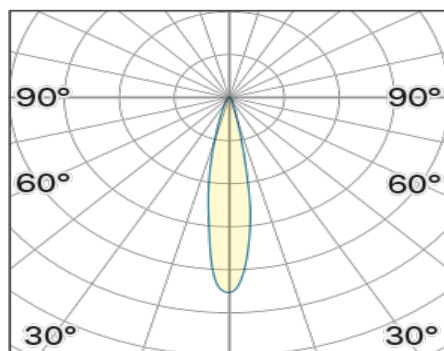

SOUVLAKI

W1

1SVW1 001 63 ZL1

GENERAL

Wall

Surface

IP20

Lumen: 760

Interior

Lens Beam: 18°

LED

COB LED

3.000 K

CRI 90

250mA

Macadam step 2

LED Life L70 B50 > 60.000 h

Classe Energetica: F

ELECTRICAL

220- 240V 50Hz

9,5 W

Classe1

Driver included

OPTICAL | PHOTOMETRIC

Lightning Type: Direct

Light Distribution: Symmetric

COLOR

63, Bianco (opaco)

Discover
Souvlaki

Lens 18°

Rotaliana