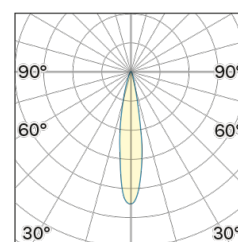

Lightning Type: Direct

Light Distribution: Symmetric

COLOR

63, Bianco (opaco)

Lens 18°

Discover
Souvlaki