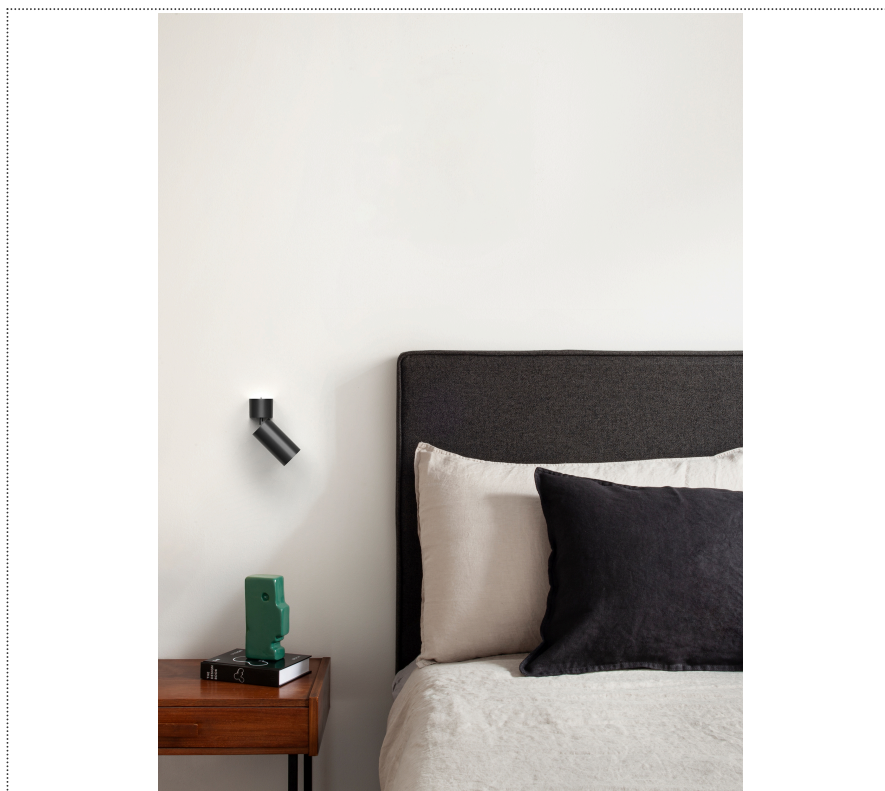

SOUVLAKI

W1

1SVW1 001 63 ZL0

GENERAL

Wall

Surface

IP20

Lumen: 760

Interior

Lens Beam: 18°

LED

COB LED

2.700 K

CRI 90

250mA

Macadam step 2

LED Life L70 B50 > 60.000 h

Classe Energetica: F

ELECTRICAL

220- 240V 50Hz

9,5 W

Classe1

Driver included

OPTICAL | PHOTOMETRIC

Lightning Type: Direct

Light Distribution: Symmetric

COLOR

63, Bianco (opaco)