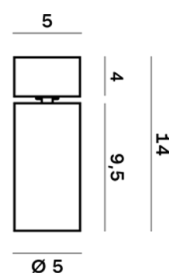

Lightning Type: Direct

Light Distribution: Symmetric

COLOR

63, Bianco (opaco)

Lens 18°

Discover
Souvlaki