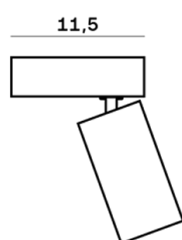

Lightning Type: Direct

Light Distribution: Symmetric

COLOR

63, Bianco (opaco)

Lens 18°

Discover
Souvlaki