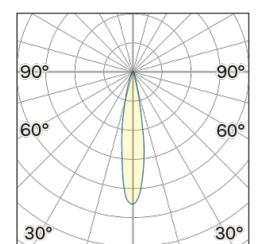

Lightning Type: Direct

Light Distribution: Symmetric

COLOR

● 43, Argento

Discover

Souvlaki

Lens 18°