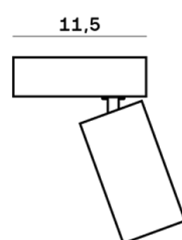

Lightning Type: Direct

Light Distribution: Symmetric

COLOR

● 43, Argento

Discover

Souvlaki

Lens 18°