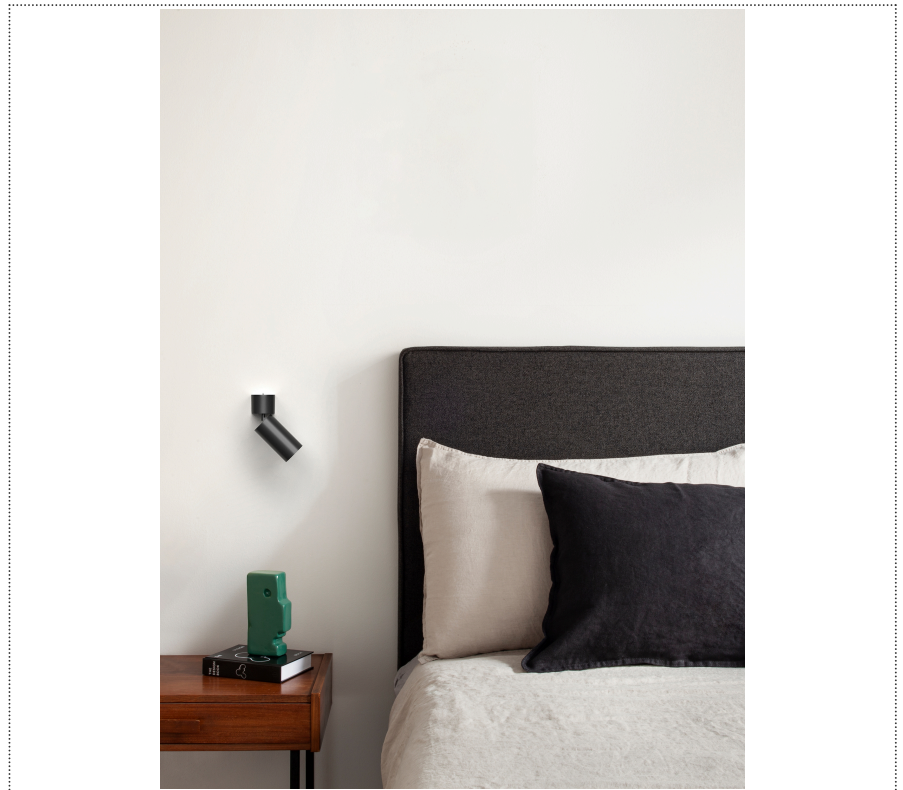

SOUVLAKI

W1

1SVW1 001 43 ZL1

GENERAL

Wall

Surface

IP20

Lumen: 760

Interior

Lens Beam: 18°

LED

COB LED

3.000 K

CRI 90

250mA

Macadam step 2

LED Life L70 B50 > 60.000 h

Classe Energetica: F

ELECTRICAL

220- 240V 50Hz

9,5 W

Classe1

Driver included

OPTICAL | PHOTOMETRIC

Lightning Type: Direct

Light Distribution: Symmetric

COLOR

● 43, Argento

Discover

Souvlaki