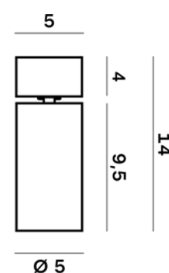

Lightning Type: Direct

Light Distribution: Symmetric

COLOR

● 43, Argento

Discover

Souvlaki

Lens 18°