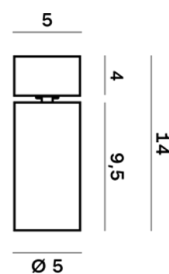

COLOR

Discover
Souvlaki