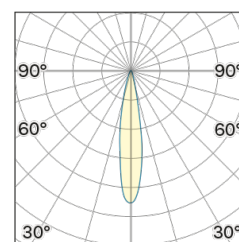

COLOR

Discover
Souvlaki