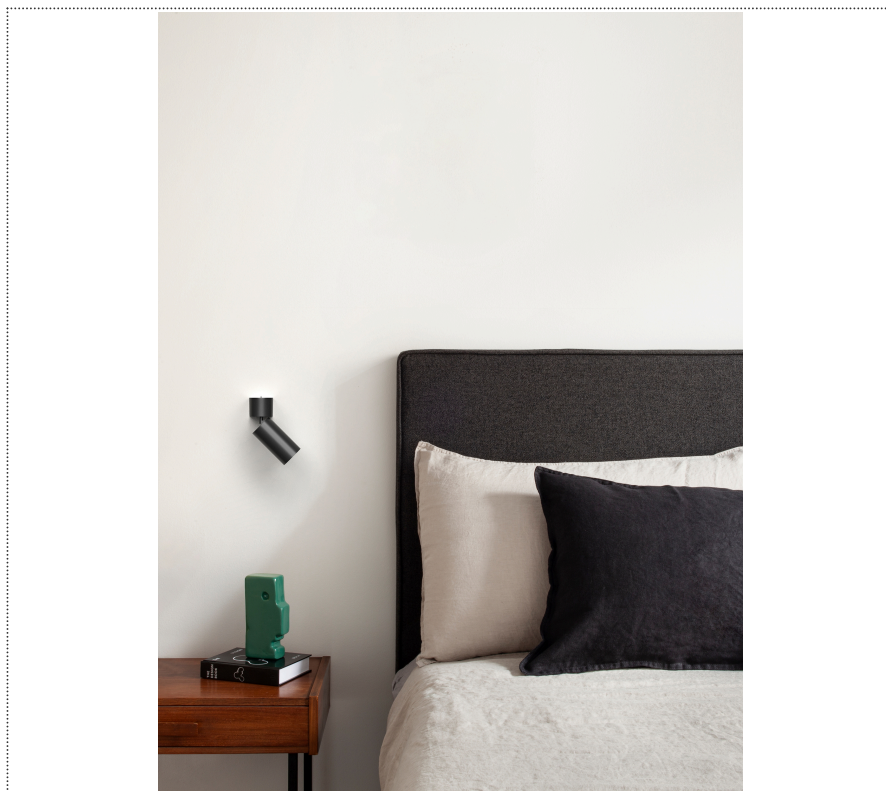

SOUVLAKI

W1

1SVW1 001 35Z L1

GENERAL

Wall

Surface

IP20

Lumen: 760

Interior

Lens Beam: 18°

LED

COB LED

3.000 K

CRI 90

250mA

Macadam step 2

LED Life L70 B50 > 60.000 h

Classe Energetica: F

ELECTRICAL

220- 240V 50Hz

9,5 W

Classe1

Driver included

OPTICAL | PHOTOMETRIC

Lightning Type: Direct

Light Distribution: Symmetric

COLOR

Discover
Souvlaki