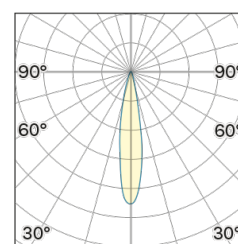

COLOR

● 35, Nichel opaco

Discover
Souvlaki

Lens 18°