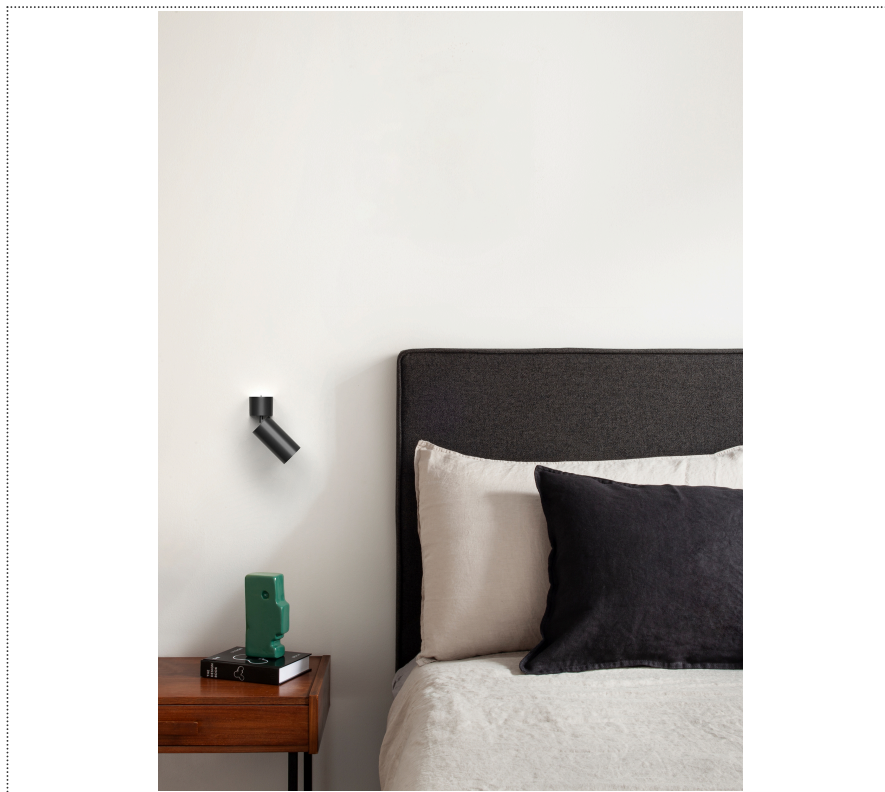

SOUVLAKI

W1

1SVW1 001 35 ZL0

GENERAL

Wall

Surface

IP20

Lumen: 760

Interior

Lens Beam: 18°

LED

COB LED

2.700 K

CRI 90

250mA

Macadam step 2

LED Life L70 B50 > 60.000 h

Classe Energetica: F

ELECTRICAL

220- 240V 50Hz

9,5 W

Classe1

Driver included

OPTICAL | PHOTOMETRIC

Lightning Type: Direct

Light Distribution: Symmetric

COLOR

● 35, Nichel opaco

Discover
Souvlaki