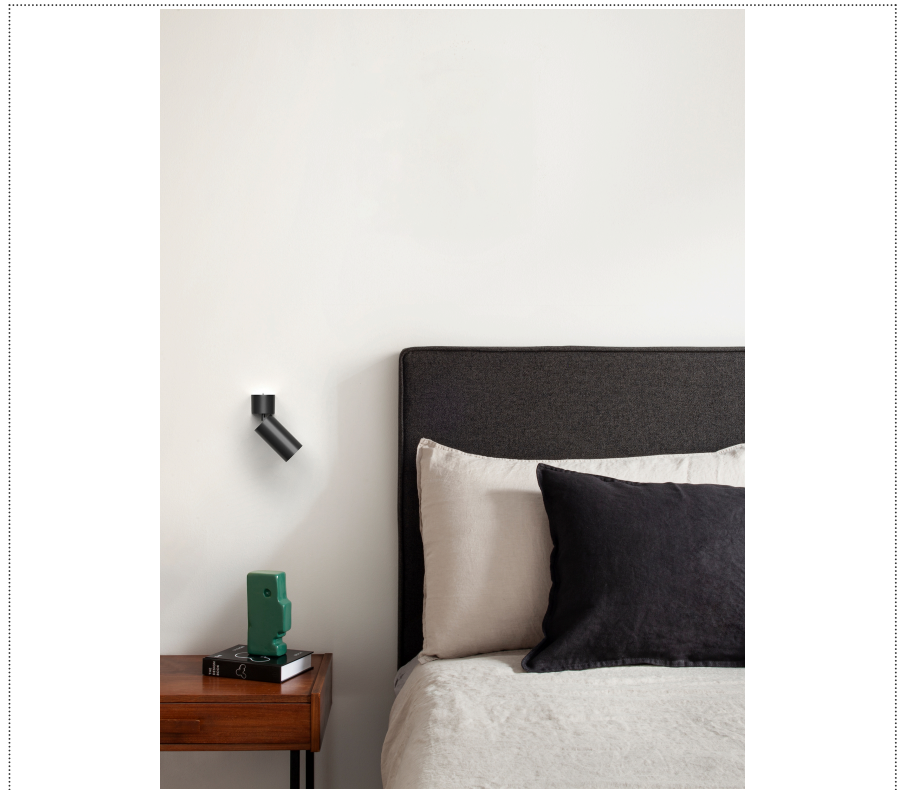

SOUVLAKI

W1

1SVW1 001 34 ZL1

GENERAL

Wall

Surface

IP20

Lumen: 760

Interior

Lens Beam: 18°

LED

COB LED

3.000 K

CRI 90

250mA

Macadam step 2

LED Life L70 B50 > 60.000 h

Classe Energetica: F

ELECTRICAL

220- 240V 50Hz

9,5 W

Classe1

Driver included

OPTICAL | PHOTOMETRIC

Lightning Type: Direct

Light Distribution: Symmetric

COLOR

● 34, Oro opaco

Discover

Souvlaki