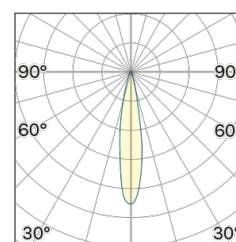

Lightning Type: Direct

Light Distribution: Symmetric

COLOR

● 34, Oro opaco

Discover
Souvlaki

Lens 18°