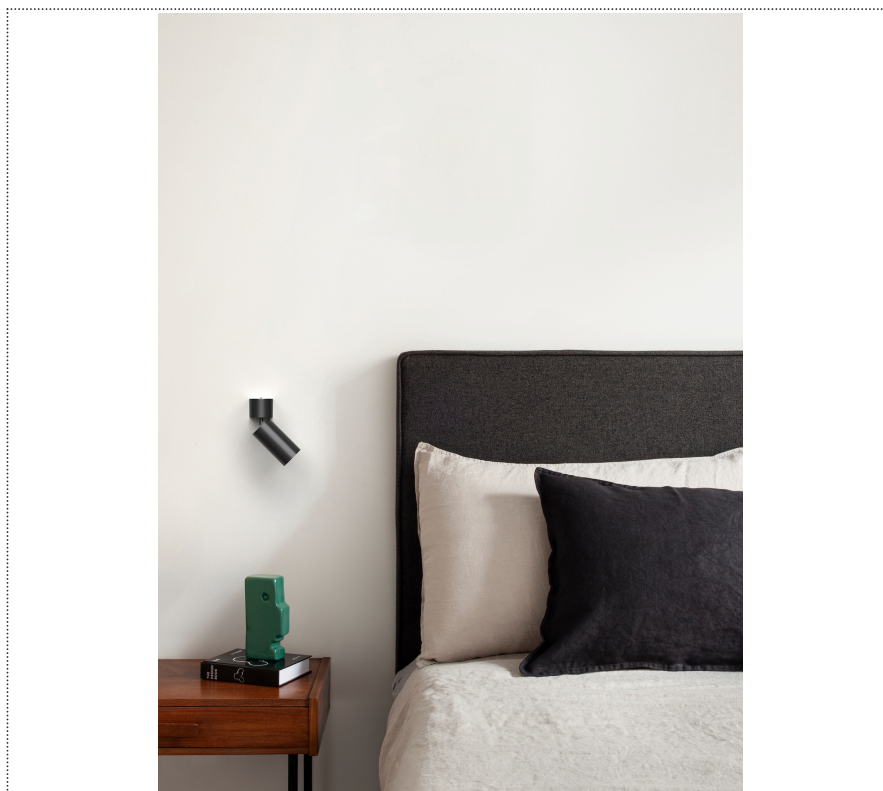

SOUVLAKI

W1

1SVW1 001 34 ZLO

GENERAL

Wall

Surface

IP20

Lumen: 760

Interior

Lens Beam: 18°

LED

COB LED

2.700 K

CRI 90

250mA

Macadam step 2

LED Life L70 B50 > 60.000 h

Classe Energetica: F

ELECTRICAL

220- 240V 50Hz

9,5 W

Classe1

Driver included

OPTICAL | PHOTOMETRIC

Lightning Type: Direct

Light Distribution: Symmetric

COLOR

● 34, Oro opaco

Discover
Souvlaki