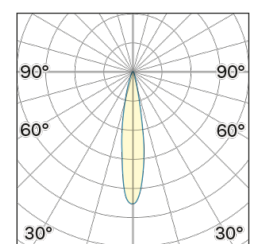

Lightning Type: Direct

Light Distribution: Symmetric

COLOR

● 33, Oro regale

Discover

Souvlaki

Lens 18°