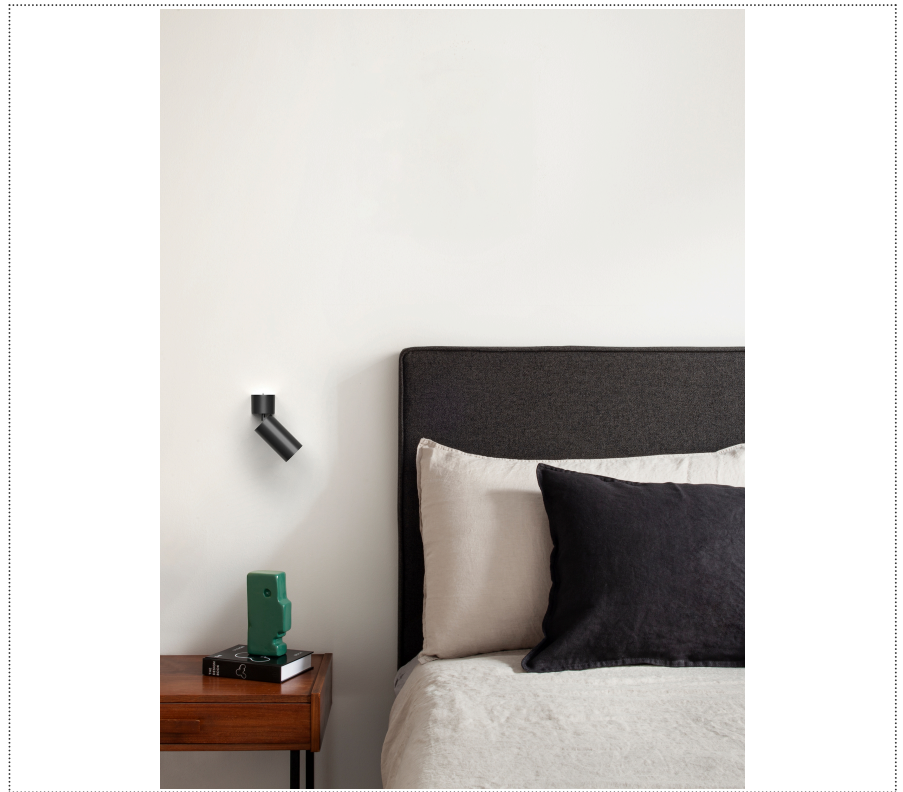

SOUVLAKI

W1

1SVW1 001 33 ZLO

GENERAL

Wall

Surface

IP20

Lumen: 760

Interior

Lens Beam: 18°

LED

COB LED

2.700 K

CRI 90

250mA

Macadam step 2

LED Life L70 B50 > 60.000 h

Classe Energetica: F

ELECTRICAL

220- 240V 50Hz

9,5 W

Classe1

Driver included

OPTICAL | PHOTOMETRIC

Lightning Type: Direct

Light Distribution: Symmetric

COLOR

● 33, Oro regale

Discover

Souvlaki