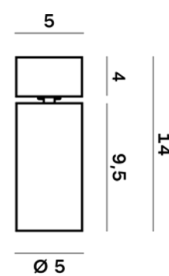

Lightning Type: Direct

Light Distribution: Symmetric

COLOR

● 33, Oro regale

Discover

Souvlaki

Lens 18°