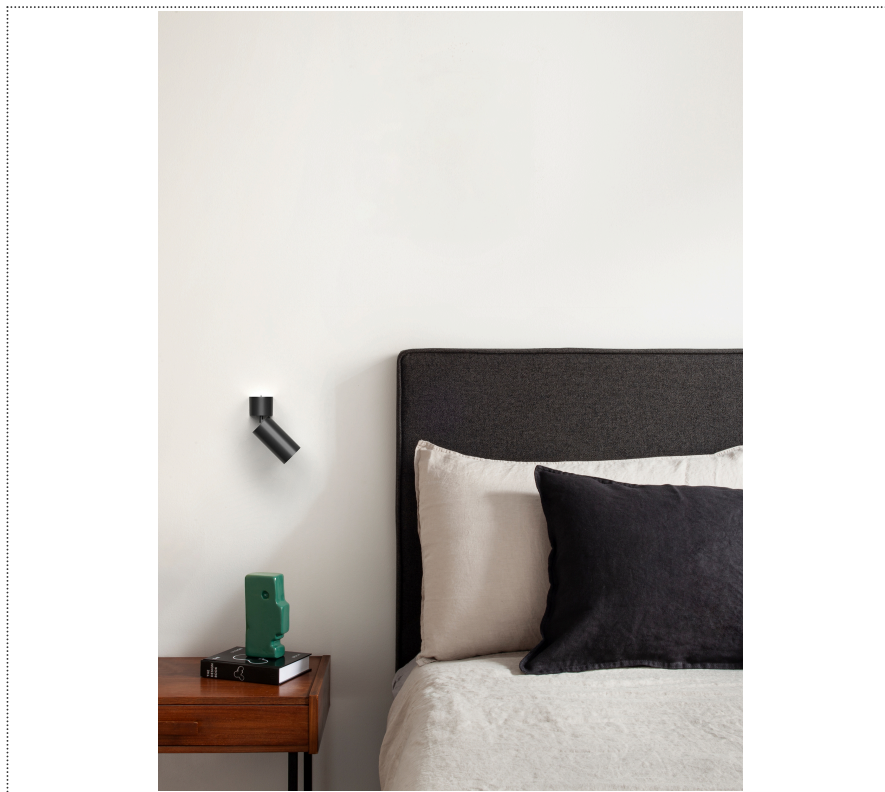

SOUVLAKI

W1

1SVW1 001 32 ZLO

GENERAL

Wall

Surface

IP20

Lumen: 760

Interior

Lens Beam: 18°

LED

COB LED

2.700 K

CRI 90

250mA

Macadam step 2

LED Life L70 B50 > 60.000 h

Classe Energetica: F

ELECTRICAL

220- 240V 50Hz

9,5 W

Classe1

Driver included

OPTICAL | PHOTOMETRIC

Lightning Type: Direct

Light Distribution: Symmetric

COLOR

● 32, Canna di fucile

Discover
Souvlaki