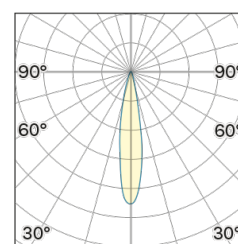

Lightning Type: Direct

Light Distribution: Symmetric

COLOR

● 27, Rame opaco

Discover
Souvlaki

Lens 18°