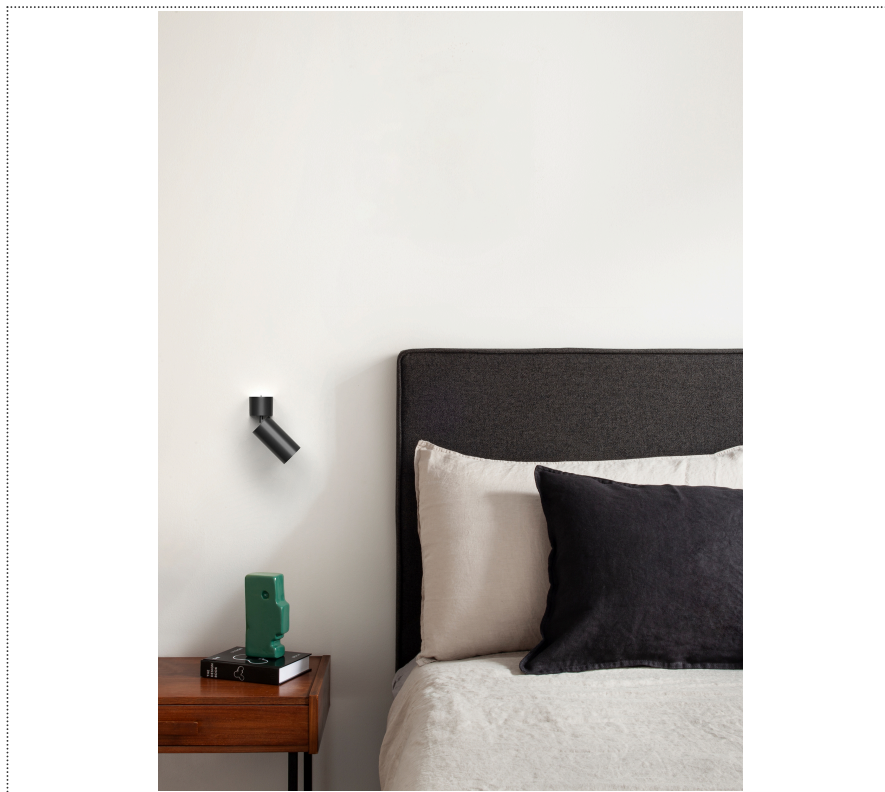

SOUVLAKI

W1

1SVW1 001 27 ZL1

GENERAL

Wall

Surface

IP20

Lumen: 760

Interior

Lens Beam: 18°

LED

COB LED

3.000 K

CRI 90

250mA

Macadam step 2

LED Life L70 B50 > 60.000 h

Classe Energetica: F

ELECTRICAL

220- 240V 50Hz

9,5 W

Classe1

Driver included

OPTICAL | PHOTOMETRIC

Lightning Type: Direct

Light Distribution: Symmetric

COLOR

● 27, Rame opaco

Discover
Souvlaki