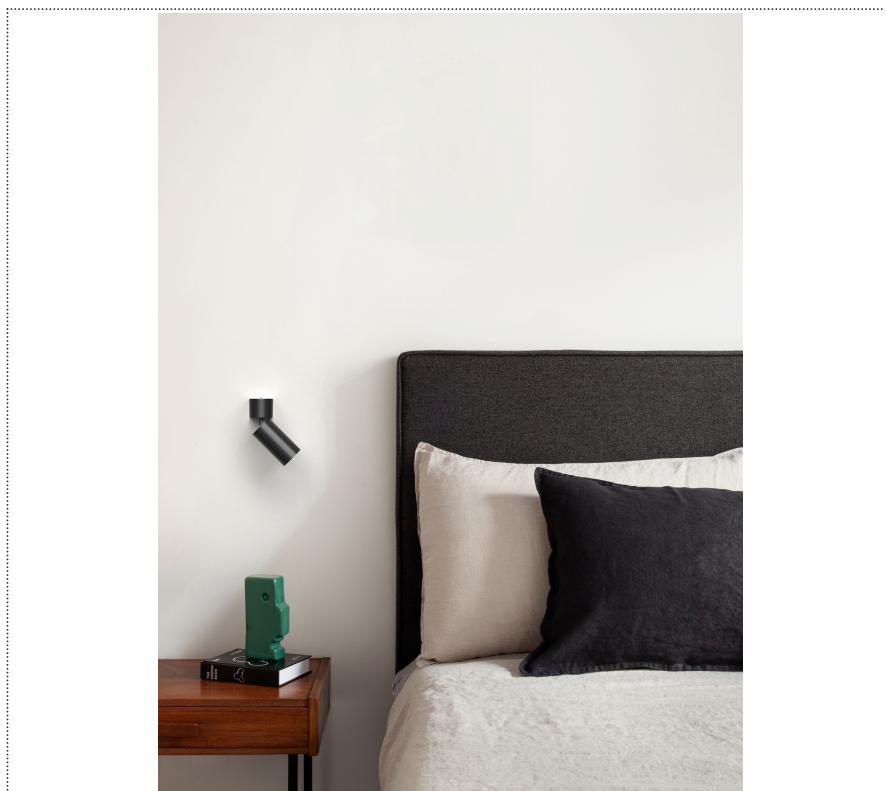

SOUVLAKI

W1

1SVW1 001 27 ZL0

GENERAL

Wall

Surface

IP20

Lumen: 760

Interior

Lens Beam: 18°

LED

COB LED

2.700 K

CRI 90

250mA

Macadam step 2

LED Life L70 B50 > 60.000 h

Classe Energetica: F

ELECTRICAL

220- 240V 50Hz

9,5 W

Classe1

Driver included

OPTICAL | PHOTOMETRIC

Lightning Type: Direct

Light Distribution: Symmetric

COLOR

● 27, Rame opaco

Discover
Souvlaki