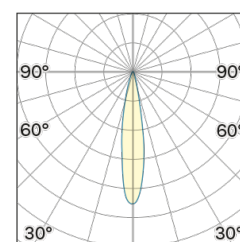

Lightning Type: Direct

Light Distribution: Symmetric

COLOR

● 27, Rame opaco

Discover
Souvlaki

Lens 18°