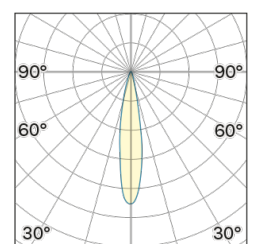

Lightning Type: Direct

Light Distribution: Symmetric

COLOR

● 26, Bronzo opaco

Discover
Souvlaki

Lens 18°