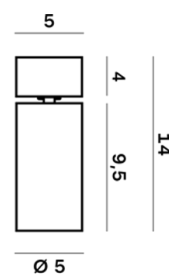

Lightning Type: Direct

Light Distribution: Symmetric

COLOR

● 26, Bronzo opaco

Discover
Souvlaki

Lens 18°