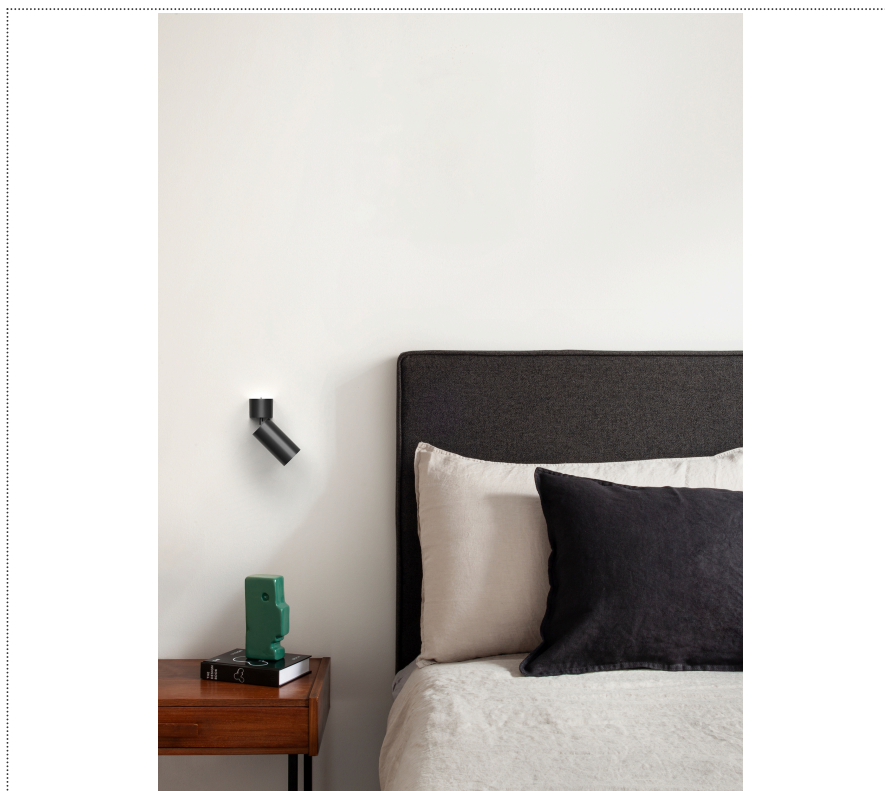

SOUVLAKI

W1

1SVW1 001 26 ZL0

GENERAL

Wall

Surface

IP20

Lumen: 760

Interior

Lens Beam: 18°

LED

COB LED

2.700 K

CRI 90

250mA

Macadam step 2

LED Life L70 B50 > 60.000 h

Classe Energetica: F

ELECTRICAL

220- 240V 50Hz

9,5 W

Classe1

Driver included

OPTICAL | PHOTOMETRIC

Lightning Type: Direct

Light Distribution: Symmetric

COLOR

● 26, Bronzo opaco

Discover

Souvlaki