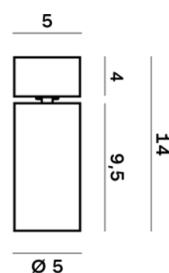

Lightning Type: Direct

Light Distribution: Symmetric

COLOR

● 26, Bronzo opaco

Discover

Souvlaki

Lens 18°