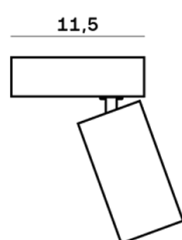

Lightning Type: Direct

Light Distribution: Symmetric

COLOR

● 26, Bronzo opaco

Discover

Souvlaki

Lens 18°