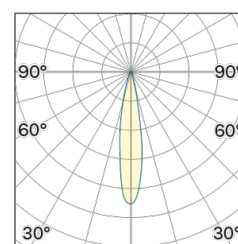

Lightning Type: Direct

Light Distribution: Symmetric

COLOR

● 26, Bronzo opaco

Discover

Souvlaki

Lens 18°