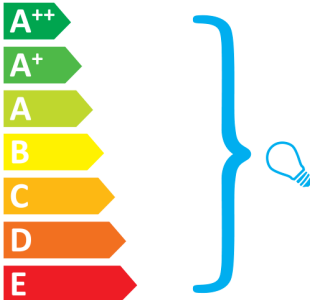

Rotaliana Luxy W2

This luminaire is compatible with bulbs of the energy classes:

Bulbs not included.

874/2012.