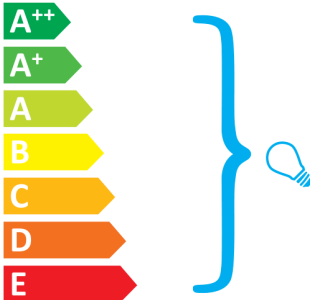

**Rotaliana** Luxy W1

This luminaire is compatible with bulbs of the energy classes:

Bulbs not included.

874/2012.