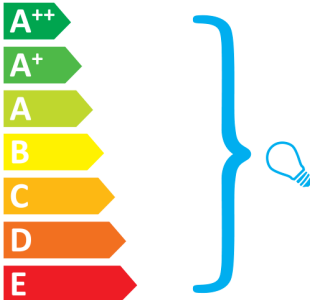

**Rotaliana** Luxy W0

This luminaire is compatible with bulbs of the energy classes:

Bulbs not included.

874/2012.