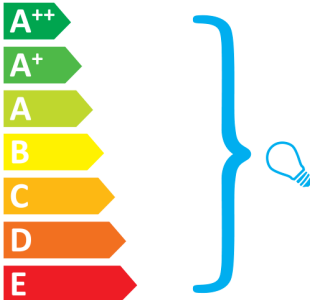

Rotaliana Lampion W1

This luminaire is compatible with bulbs of the energy classes:

Bulbs not included.

874/2012.