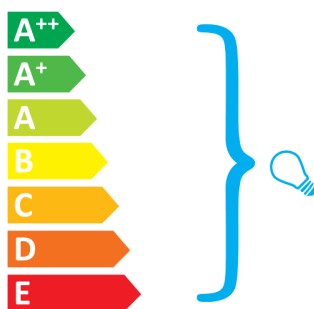

**Rotaliana** Luxy H0

This luminaire is compatible with bulbs of the energy classes:

Bulbs not included.

874/2012.