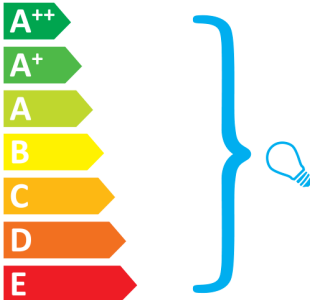

**Rotaliana** Flow Glass H1

This luminaire is compatible with bulbs of the energy classes:

Bulbs not included.

874/2012.