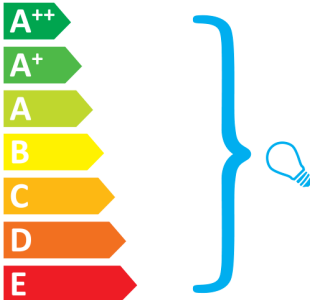

Rotaliana Luxy W1

This luminaire is compatible with bulbs of the energy classes:

Bulbs not included.

874/2012.