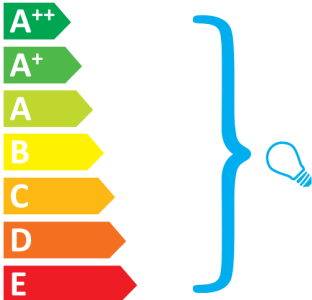

**Rotaliana** Luxy W0

This luminaire is compatible with bulbs of the energy classes:

Bulbs not included.

874/2012.