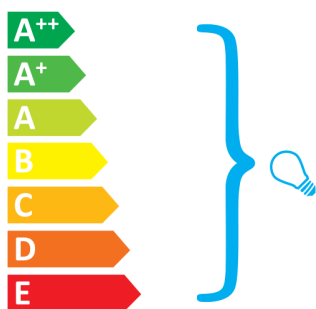

Rotaliana Capri T2

This luminaire is compatible with bulbs of the energy classes:

Bulbs not included.

874/2012.