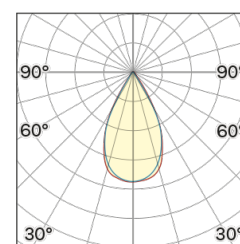

Lightning Type: Direct

Light Distribution: Symmetric

COLOR

● W8, Coffee

Discover
Souvlaki

Lens 60°