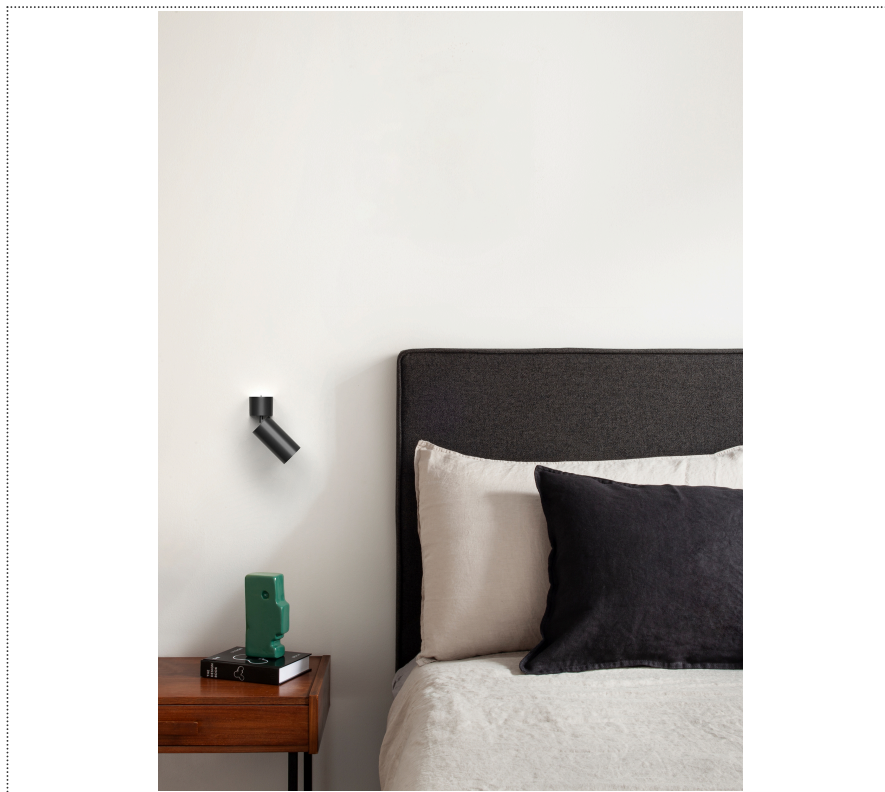

SOUVLAKI

W1

1SVW1 004 W6 ZL0

GENERAL

Wall

Surface

IP20

Lumen: 694

Interior

Lens Beam: 60°

LED

COB LED

2.700 K

CRI 90

250mA

Macadam step 2

LED Life L70 B50 > 60.000 h

Classe Energetica: F

ELECTRICAL

220- 240V 50Hz

9,5 W

Classe1

Driver included

OPTICAL | PHOTOMETRIC

Lightning Type: Direct

Light Distribution: Symmetric

COLOR

● W6, Dove-gray

Discover
Souvlaki