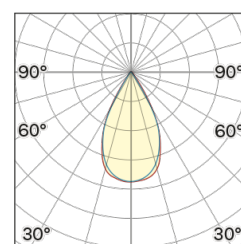

Lightning Type: Direct

Light Distribution: Symmetric

COLOR

● W6, Dove-gray

Discover
Souvlaki

Lens 60°