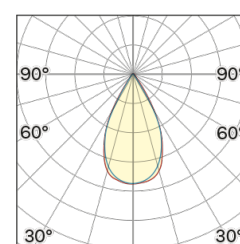

Lightning Type: Direct

Light Distribution: Symmetric

COLOR

● 65, Champagne

Discover
Souvlaki

Lens 60°