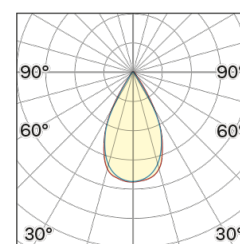

Lightning Type: Direct

Light Distribution: Symmetric

COLOR

● 35, Nickel matt

Discover
Souvlaki