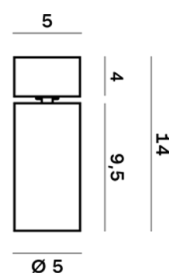

COLOR

● 35, Nickel matt