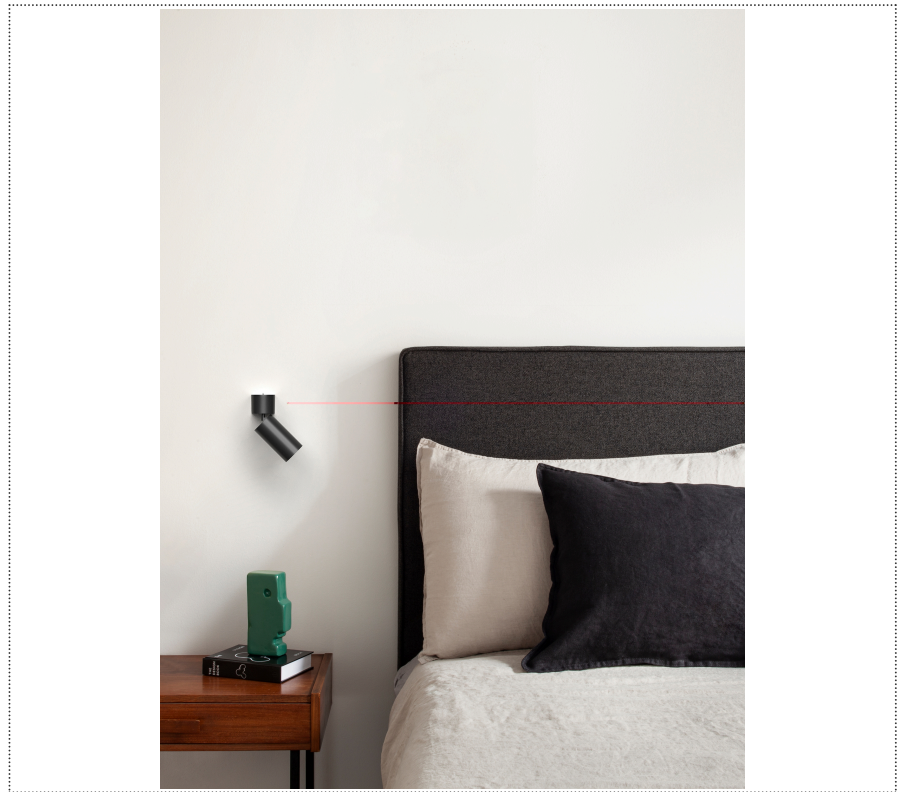

SOUVLAKI

W1

1SVW1 004 32 ZLO

GENERAL

Wall

Surface

IP20

Lumen: 694

Interior

Lens Beam: 60°

LED

COB LED

2.700 K

CRI 90

250mA

Macadam step 2

LED Life L70 B50 > 60.000 h

Classe Energetica: F

ELECTRICAL

220- 240V 50Hz

9,5 W

Classe1

Driver included

OPTICAL | PHOTOMETRIC

Lightning Type: Direct

Light Distribution: Symmetric

COLOR

● 32, Powder gun matt

Discover

Souvlaki