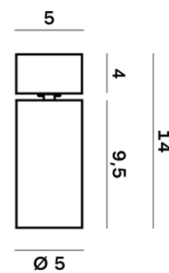

Lightning Type: Direct

Light Distribution: Symmetric

COLOR

● 32, Powder gun matt

Discover

Souvlaki

Lens 60°