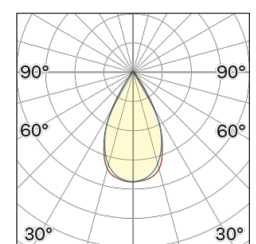

Lightning Type: Direct

Light Distribution: Symmetric

COLOR

● 32, Powder gun matt

Discover

Souvlaki

Lens 60°