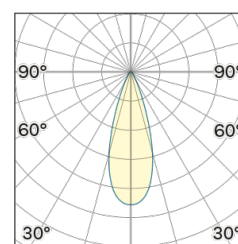

Lightning Type: Direct

Light Distribution: Symmetric

COLOR

● W4, Rope color

Lens 36°

Discover
Souvlaki