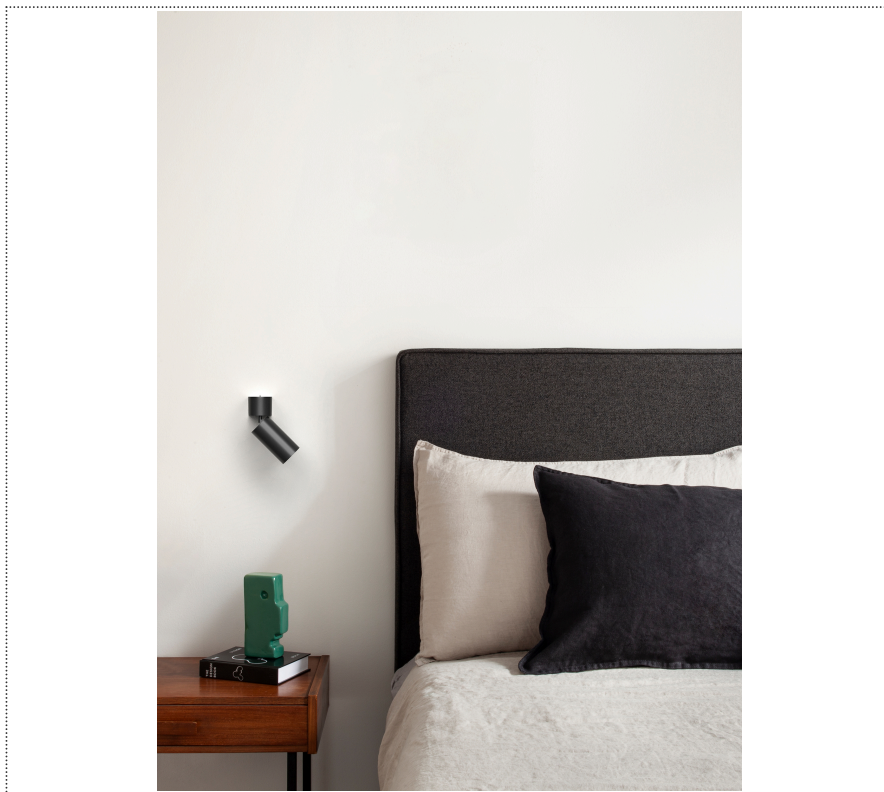

SOUVLAKI

W1

1SVW1 003 W4 ZL0

GENERAL

Wall

Surface

IP20

Lumen: 662

Interior

Lens Beam: 36°

LED

COB LED

2.700 K

CRI 90

250mA

Macadam step 2

LED Life L70 B50 > 60.000 h

Classe Energetica: F

ELECTRICAL

220- 240V 50Hz

9,5 W

Classe1

Driver included

OPTICAL | PHOTOMETRIC

Lightning Type: Direct

Light Distribution: Symmetric

COLOR

● W4, Rope color