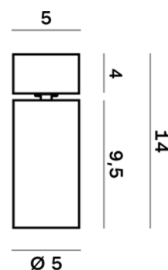

Lightning Type: Direct

Light Distribution: Symmetric

COLOR

● W4, Rope color

Lens 36°

Discover
Souvlaki