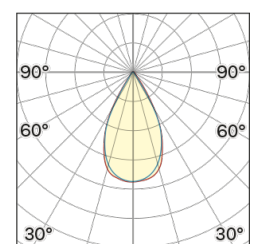

Lightning Type: Direct

Light Distribution: Symmetric

COLOR

● W2, Sand

Discover
Souvlaki

Lens 60°