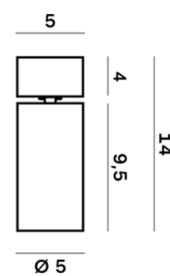

Lightning Type: Direct

Light Distribution: Symmetric

COLOR

● W2, Sand

Discover
Souvlaki

Lens 60°