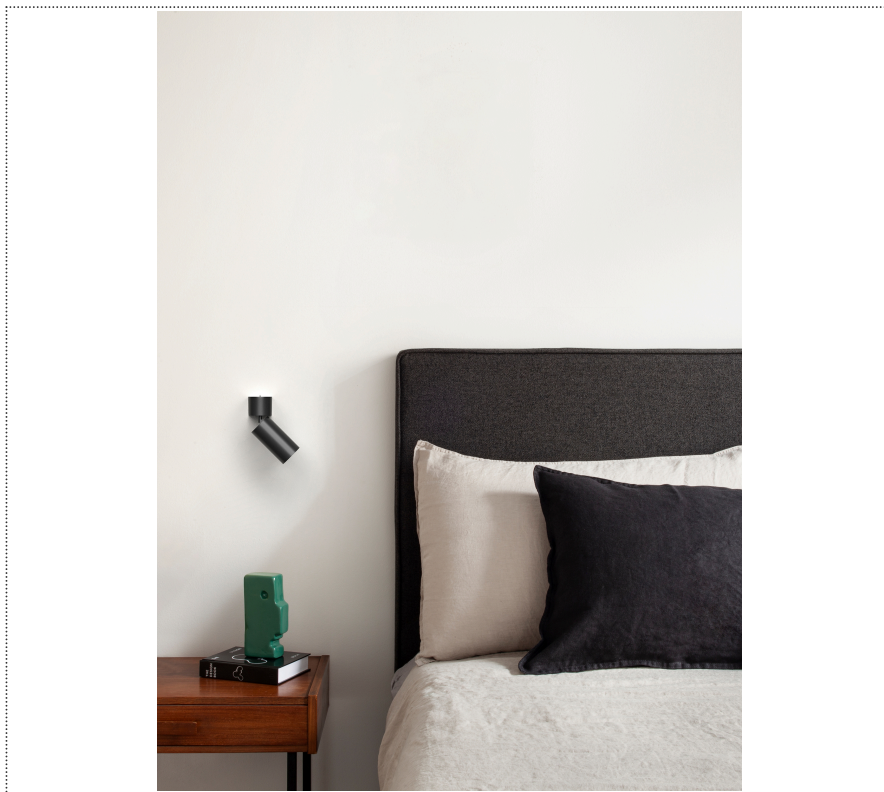

SOUVLAKI

W1

1SVW1 004 48 ZL1

GENERAL

Wall

Surface

IP20

Lumen: 694

Interior

Lens Beam: 60°

LED

COB LED

3.000 K

CRI 90

250mA

Macadam step 2

LED Life L70 B50 > 60.000 h

Classe Energetica: F

ELECTRICAL

220- 240V 50Hz

9,5 W

Classe1

Driver included

OPTICAL | PHOTOMETRIC

Lightning Type: Direct

Light Distribution: Symmetric

COLOR

● 48, Dark bronze