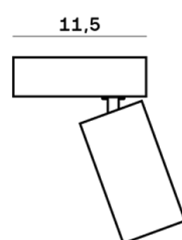

Lightning Type: Direct

Light Distribution: Symmetric

COLOR

● 48, Dark bronze

Discover

Souvlaki

Lens 60°