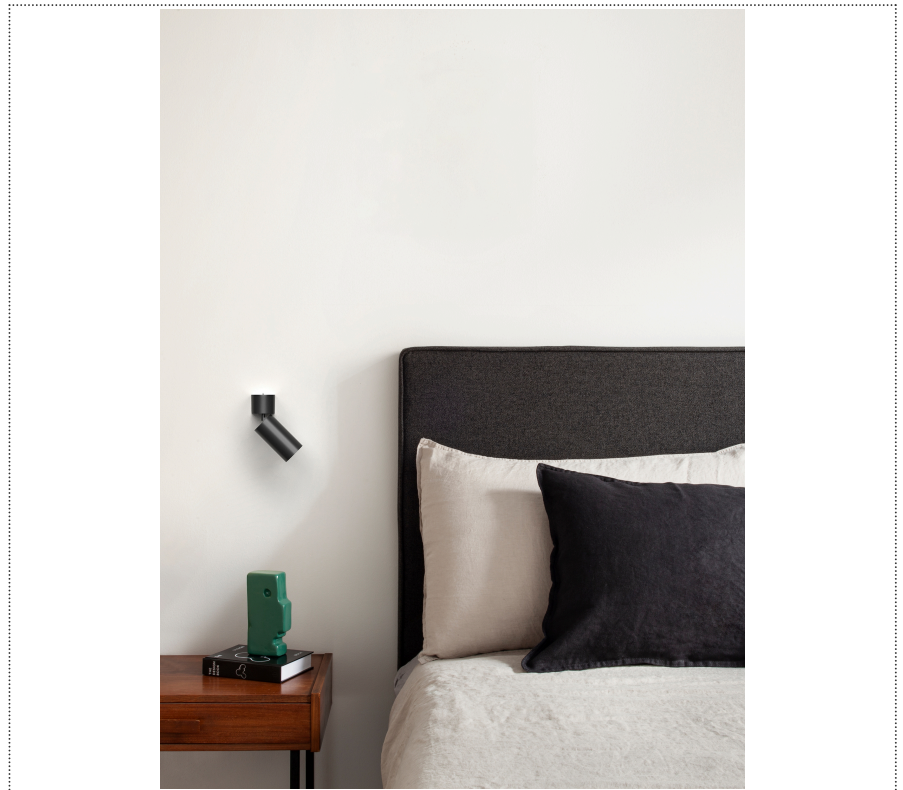

SOUVLAKI

W1

1SVW1 004 48 ZL0

GENERAL

Wall

Surface

IP20

Lumen: 694

Interior

Lens Beam: 60°

LED

COB LED

2.700 K

CRI 90

250mA

Macadam step 2

LED Life L70 B50 > 60.000 h

Classe Energetica: F

ELECTRICAL

220- 240V 50Hz

9,5 W

Classe1

Driver included

OPTICAL | PHOTOMETRIC

Lightning Type: Direct

Light Distribution: Symmetric

COLOR

● 48, Dark bronze

Discover

Souvlaki