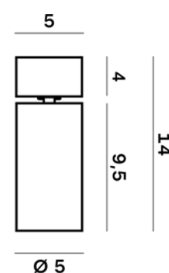

Lightning Type: Direct

Light Distribution: Symmetric

COLOR

● 48, Dark bronze

Discover

Souvlaki

Lens 60°