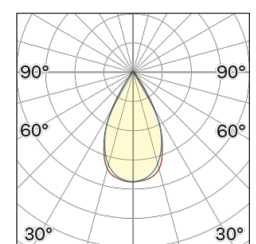

Lightning Type: Direct

Light Distribution: Symmetric

COLOR

● 48, Dark bronze

Discover

Souvlaki

Lens 60°