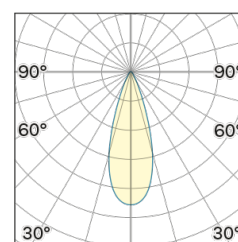

Lightning Type: Direct

Light Distribution: Symmetric

COLOR

● 33, Royal gold

Lens 36°

Discover
Souvlaki