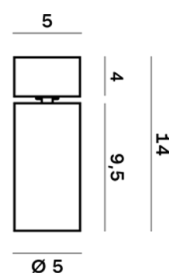

COLOR

● 33, Royal gold

Lens 36°

Discover
Souvlaki