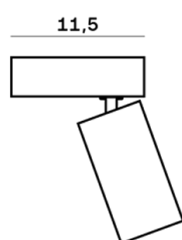

COLOR

● 33, Royal gold

Lens 36°

Discover
Souvlaki