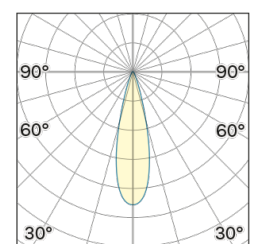

Lightning Type: Direct

Light Distribution: Symmetric

COLOR

● W6, Dove-gray

Discover

Souvlaki

Lens 24°