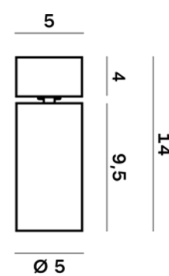

Lightning Type: Direct

Light Distribution: Symmetric

COLOR

● W6, Dove-gray

Discover

Souvlaki

Lens 24°