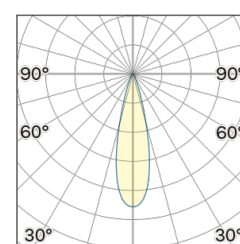

COLOR

● W2, Sand

Discover
Souvlaki

Lens 24°