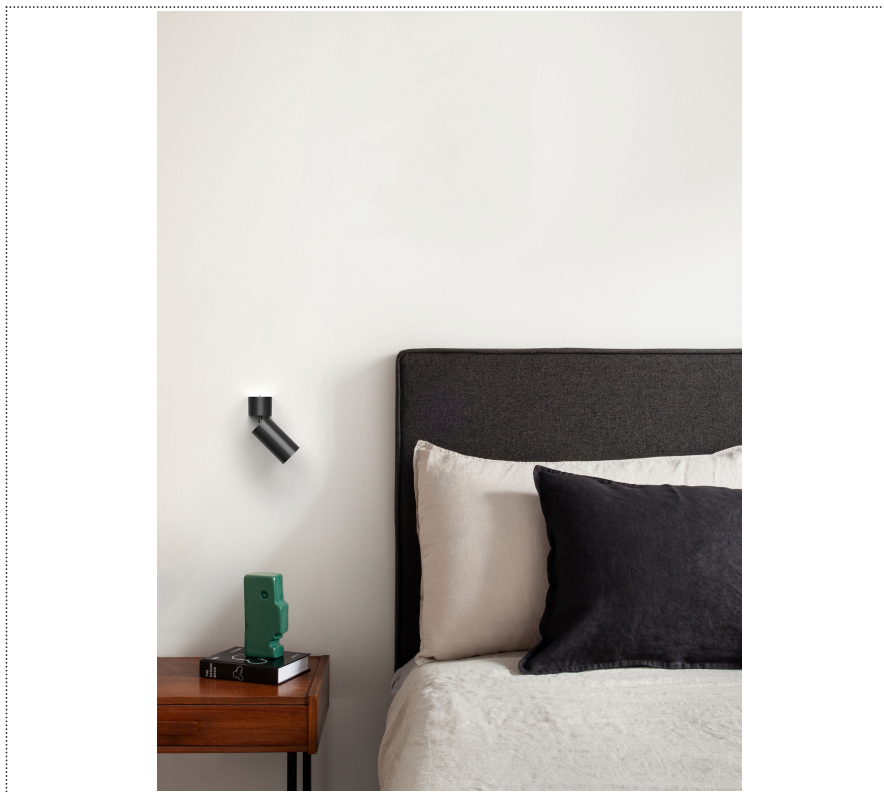

SOUVLAKI

W1

1SVW1 002 W2 ZL0

GENERAL

Wall

Surface

IP20

Lumen: 800

Interior

Lens Beam: 24°

LED

COB LED

2.700 K

CRI 90

250mA

Macadam step 2

LED Life L70 B50 > 60.000 h

Classe Energetica: F

ELECTRICAL

220- 240V 50Hz

9,5 W

Classe1

Driver included

OPTICAL | PHOTOMETRIC

Lightning Type: Direct

Light Distribution: Symmetric

COLOR

● W2, Sand

Discover
Souvlaki