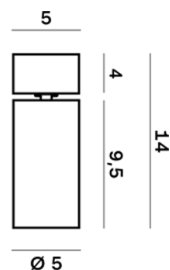

Lightning Type: Direct

Light Distribution: Symmetric

COLOR

● W2, Sand

Discover
Souvlaki

Lens 24°