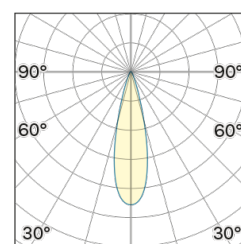

Lightning Type: Direct

Light Distribution: Symmetric

COLOR

● W2, Sand

Discover
Souvlaki

Lens 24°