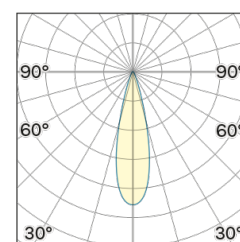

Lightning Type: Direct

Light Distribution: Symmetric

COLOR

● 48, Dark bronze

Lens 24°

Discover
Souvlaki