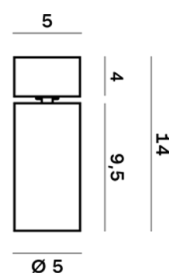

COLOR

● 48, Dark bronze

Lens 24°

Discover
Souvlaki