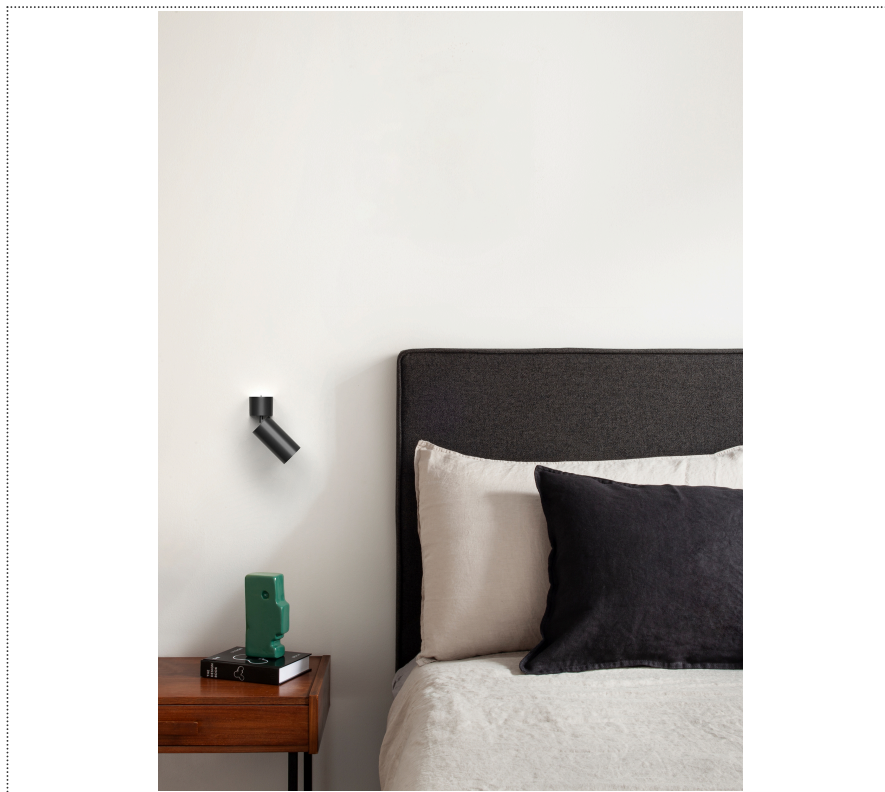

SOUVLAKI

W1

1SVW1 002 33 ZLO

GENERAL

Wall

Surface

IP20

Lumen: 800

Interior

Lens Beam: 24°

LED

COB LED

2.700 K

CRI 90

250mA

Macadam step 2

LED Life L70 B50 > 60.000 h

Classe Energetica: F

ELECTRICAL

220- 240V 50Hz

9,5 W

Classe1

Driver included

OPTICAL | PHOTOMETRIC

Lightning Type: Direct

Light Distribution: Symmetric

COLOR

● 33, Royal gold

Discover
Souvlaki