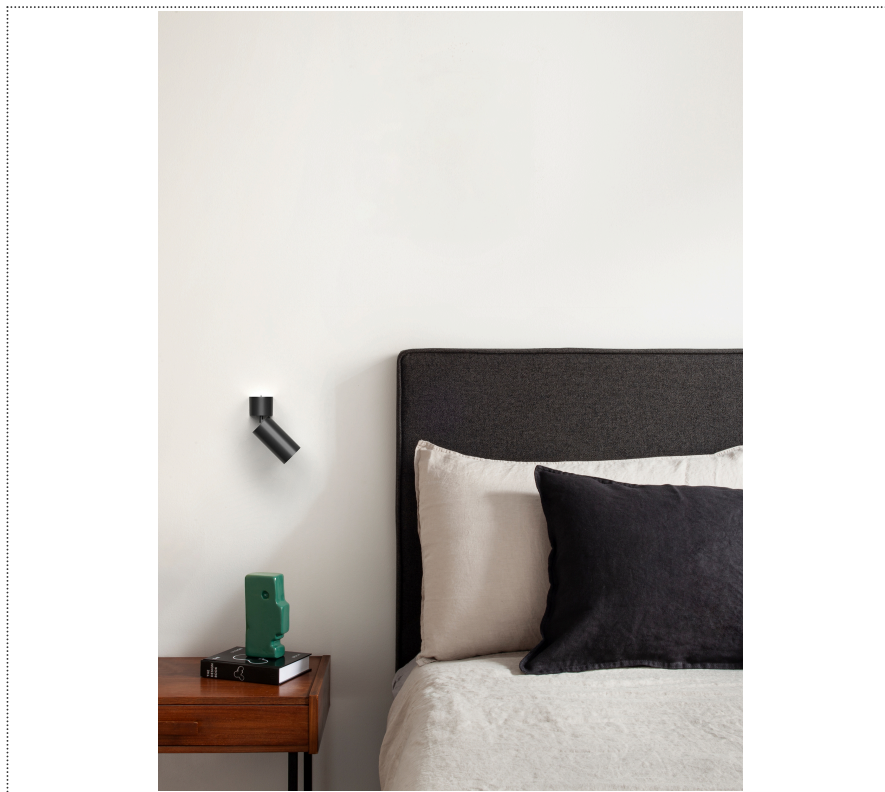

SOUVLAKI

W1

1SVW1 002 26 ZL1

GENERAL

Wall

Surface

IP20

Lumen: 800

Interior

Lens Beam: 24°

LED

COB LED

3.000 K

CRI 90

250mA

Macadam step 2

LED Life L70 B50 > 60.000 h

Classe Energetica: F

ELECTRICAL

220- 240V 50Hz

9,5 W

Classe1

Driver included

OPTICAL | PHOTOMETRIC

Lightning Type: Direct

Light Distribution: Symmetric

COLOR

● 26, Bronze matt

Discover
Souvlaki