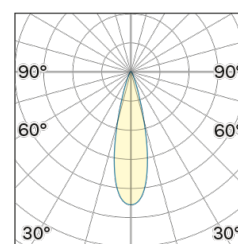

Lightning Type: Direct

Light Distribution: Symmetric

COLOR

● 26, Bronze matt

Discover
Souvlaki

Lens 24°