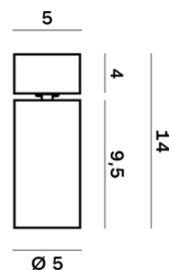

Lightning Type: Direct

Light Distribution: Symmetric

COLOR

63, White (matt)

Lens 18°

Discover
Souvlaki