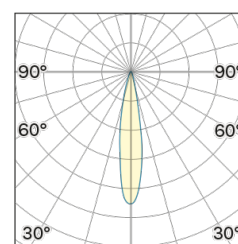

Lightning Type: Direct

Light Distribution: Symmetric

COLOR

63, White (matt)

Lens 18°

Discover
Souvlaki