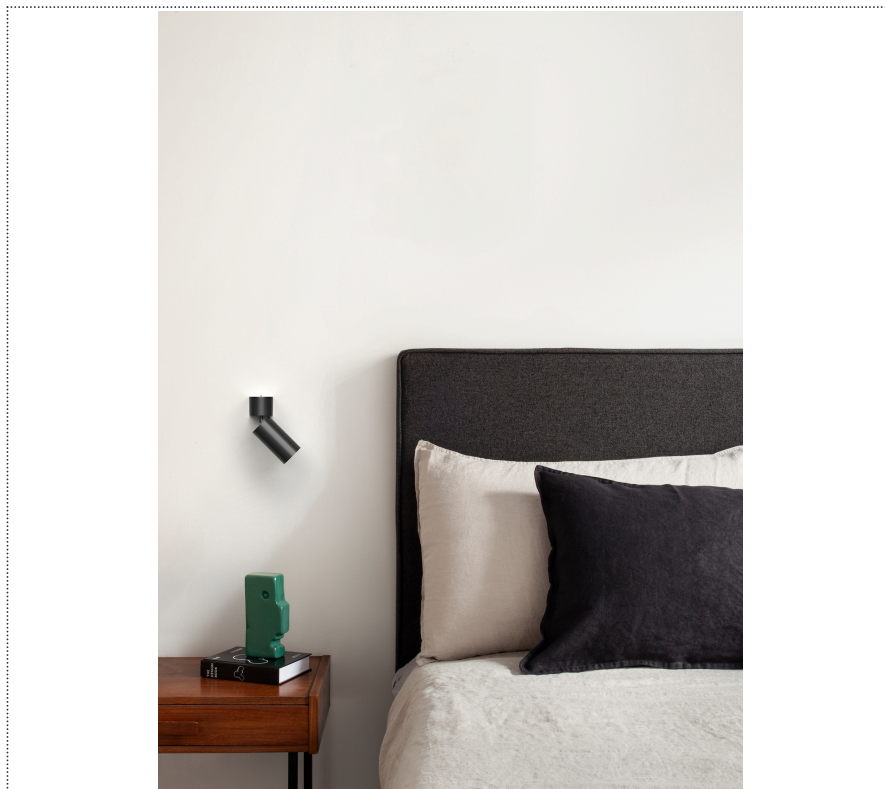

SOUVLAKI

W1

1SVW1 001 63 ZL1

GENERAL

Wall

Surface

IP20

Lumen: 760

Interior

Lens Beam: 18°

LED

COB LED

3.000 K

CRI 90

250mA

Macadam step 2

LED Life L70 B50 > 60.000 h

Classe Energetica: F

ELECTRICAL

220- 240V 50Hz

9,5 W

Classe1

Driver included

OPTICAL | PHOTOMETRIC

Lightning Type: Direct

Light Distribution: Symmetric

COLOR

63, White (matt)