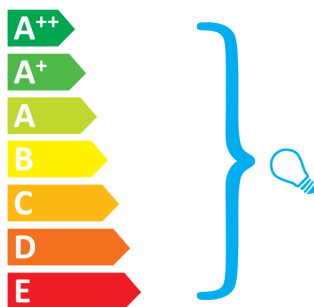

Rotaliana Capri T2

This luminaire is compatible with bulbs of the energy classes:

Bulbs not included.

874/2012.