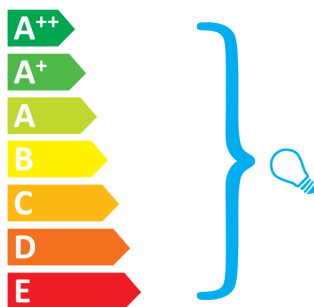

Rotaliana Capri T1

This luminaire is compatible with bulbs of the energy classes:

Bulbs not included.

874/2012.