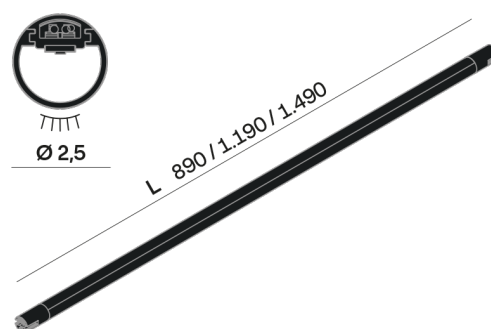

Interior

Length (cm): 149

LED

MID POWER LED

2.700 K

CRI 90

48V

Macadam step 2

Lightning Type: Direct

Light Distribution: Diffused

COLOR

63, White (matt)

Discover

Souvlaki

Ø 2,5

L 890 / 1.190 / 1.490