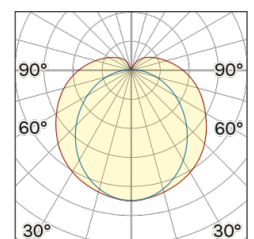

Lightning Type: Direct

Light Distribution: Diffused

COLOR

63, White (matt)

Discover

Souvlaki