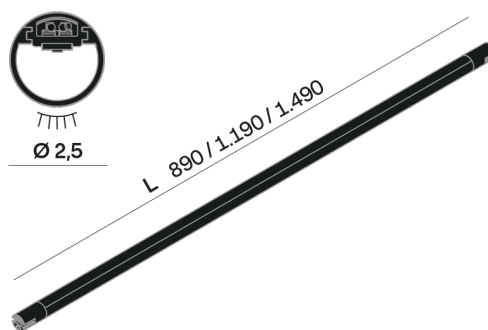

COLOR

63, White (matt)