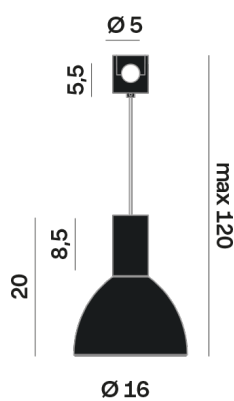

Interior

Glass: Glass semispherical

LED

MID POWER LED

3.000 K

CRI 90

48V 320 mA

Macadam step 2

Lighting Type: Indirect

Light Distribution: Symmetric

COLOR

● 34, Gold matt

Discover
Souvlaki

Semispherical