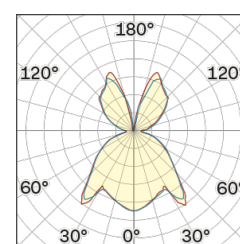

Lighting Type: Indirect

Light Distribution: Symmetric

COLOR

● 34, Gold matt

Discover
Souvlaki

Semispherical